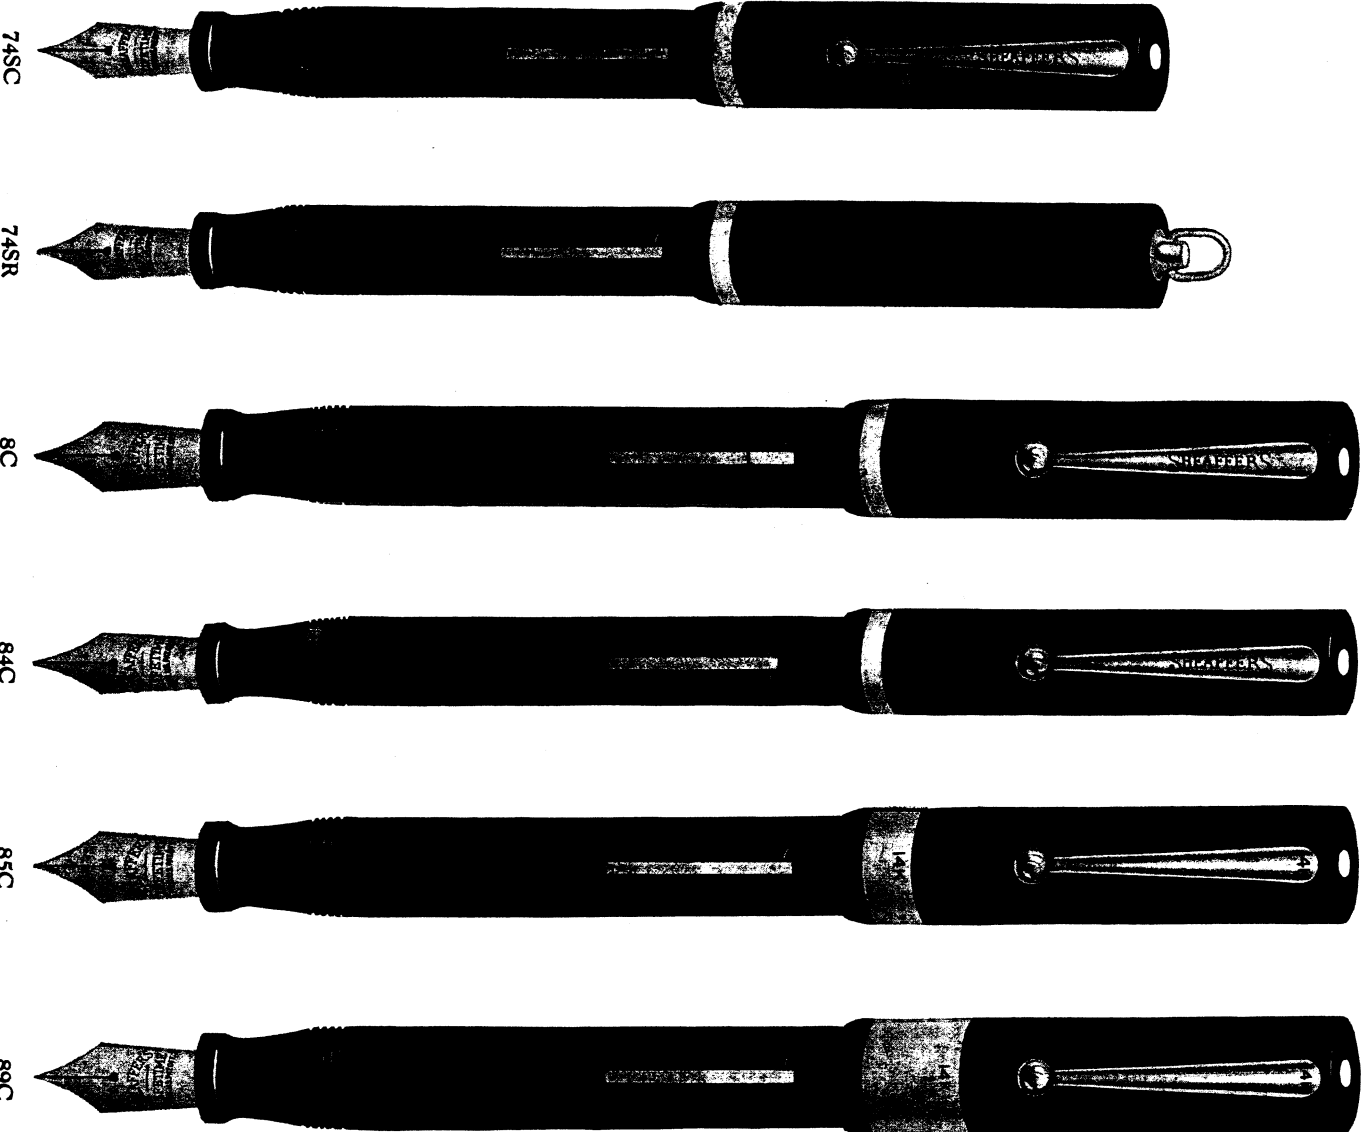

SHEAFFER'S LIFETIME FOUNTAIN PENS

74SC (Bacag)—Jet black unbreakable Radite with gold-filled band, clip and lever. Short thin holder. See illustration. . . . List $7.50

74SR (Bagik)—Jet black unbreakable Radite with gold-filled band, lever and ring. Short thin holder. See illustration. . . . List $7.50

8C (Bajfa)—Jet black unbreakable Radite with gold-filled band, clip and lever. Oversize long holder. See illustration. . . . List $8.75

84C (Bibak)—Jet black unbreakable Radite with gold-filled band, clip and lever. Long thin holder. See illustration. . . . List $8.75

85C (Bigox)—Jet black unbreakable Radite with 14 karat solid gold clip, and 1/4-inch band. Oversize long holder. See illustration. . . . List $12.00

89C (Bojax)—Jet black unbreakable Radite with 14 karat solid gold clip and 1/2-inch band. Oversize long holder. See illustration. . . . List $15.00

Furnished with Lifetime nibs in needle point, extra fine, fine, medium, coarse, stub, oblique and T. U. points.

•••CH 4 IMP•••